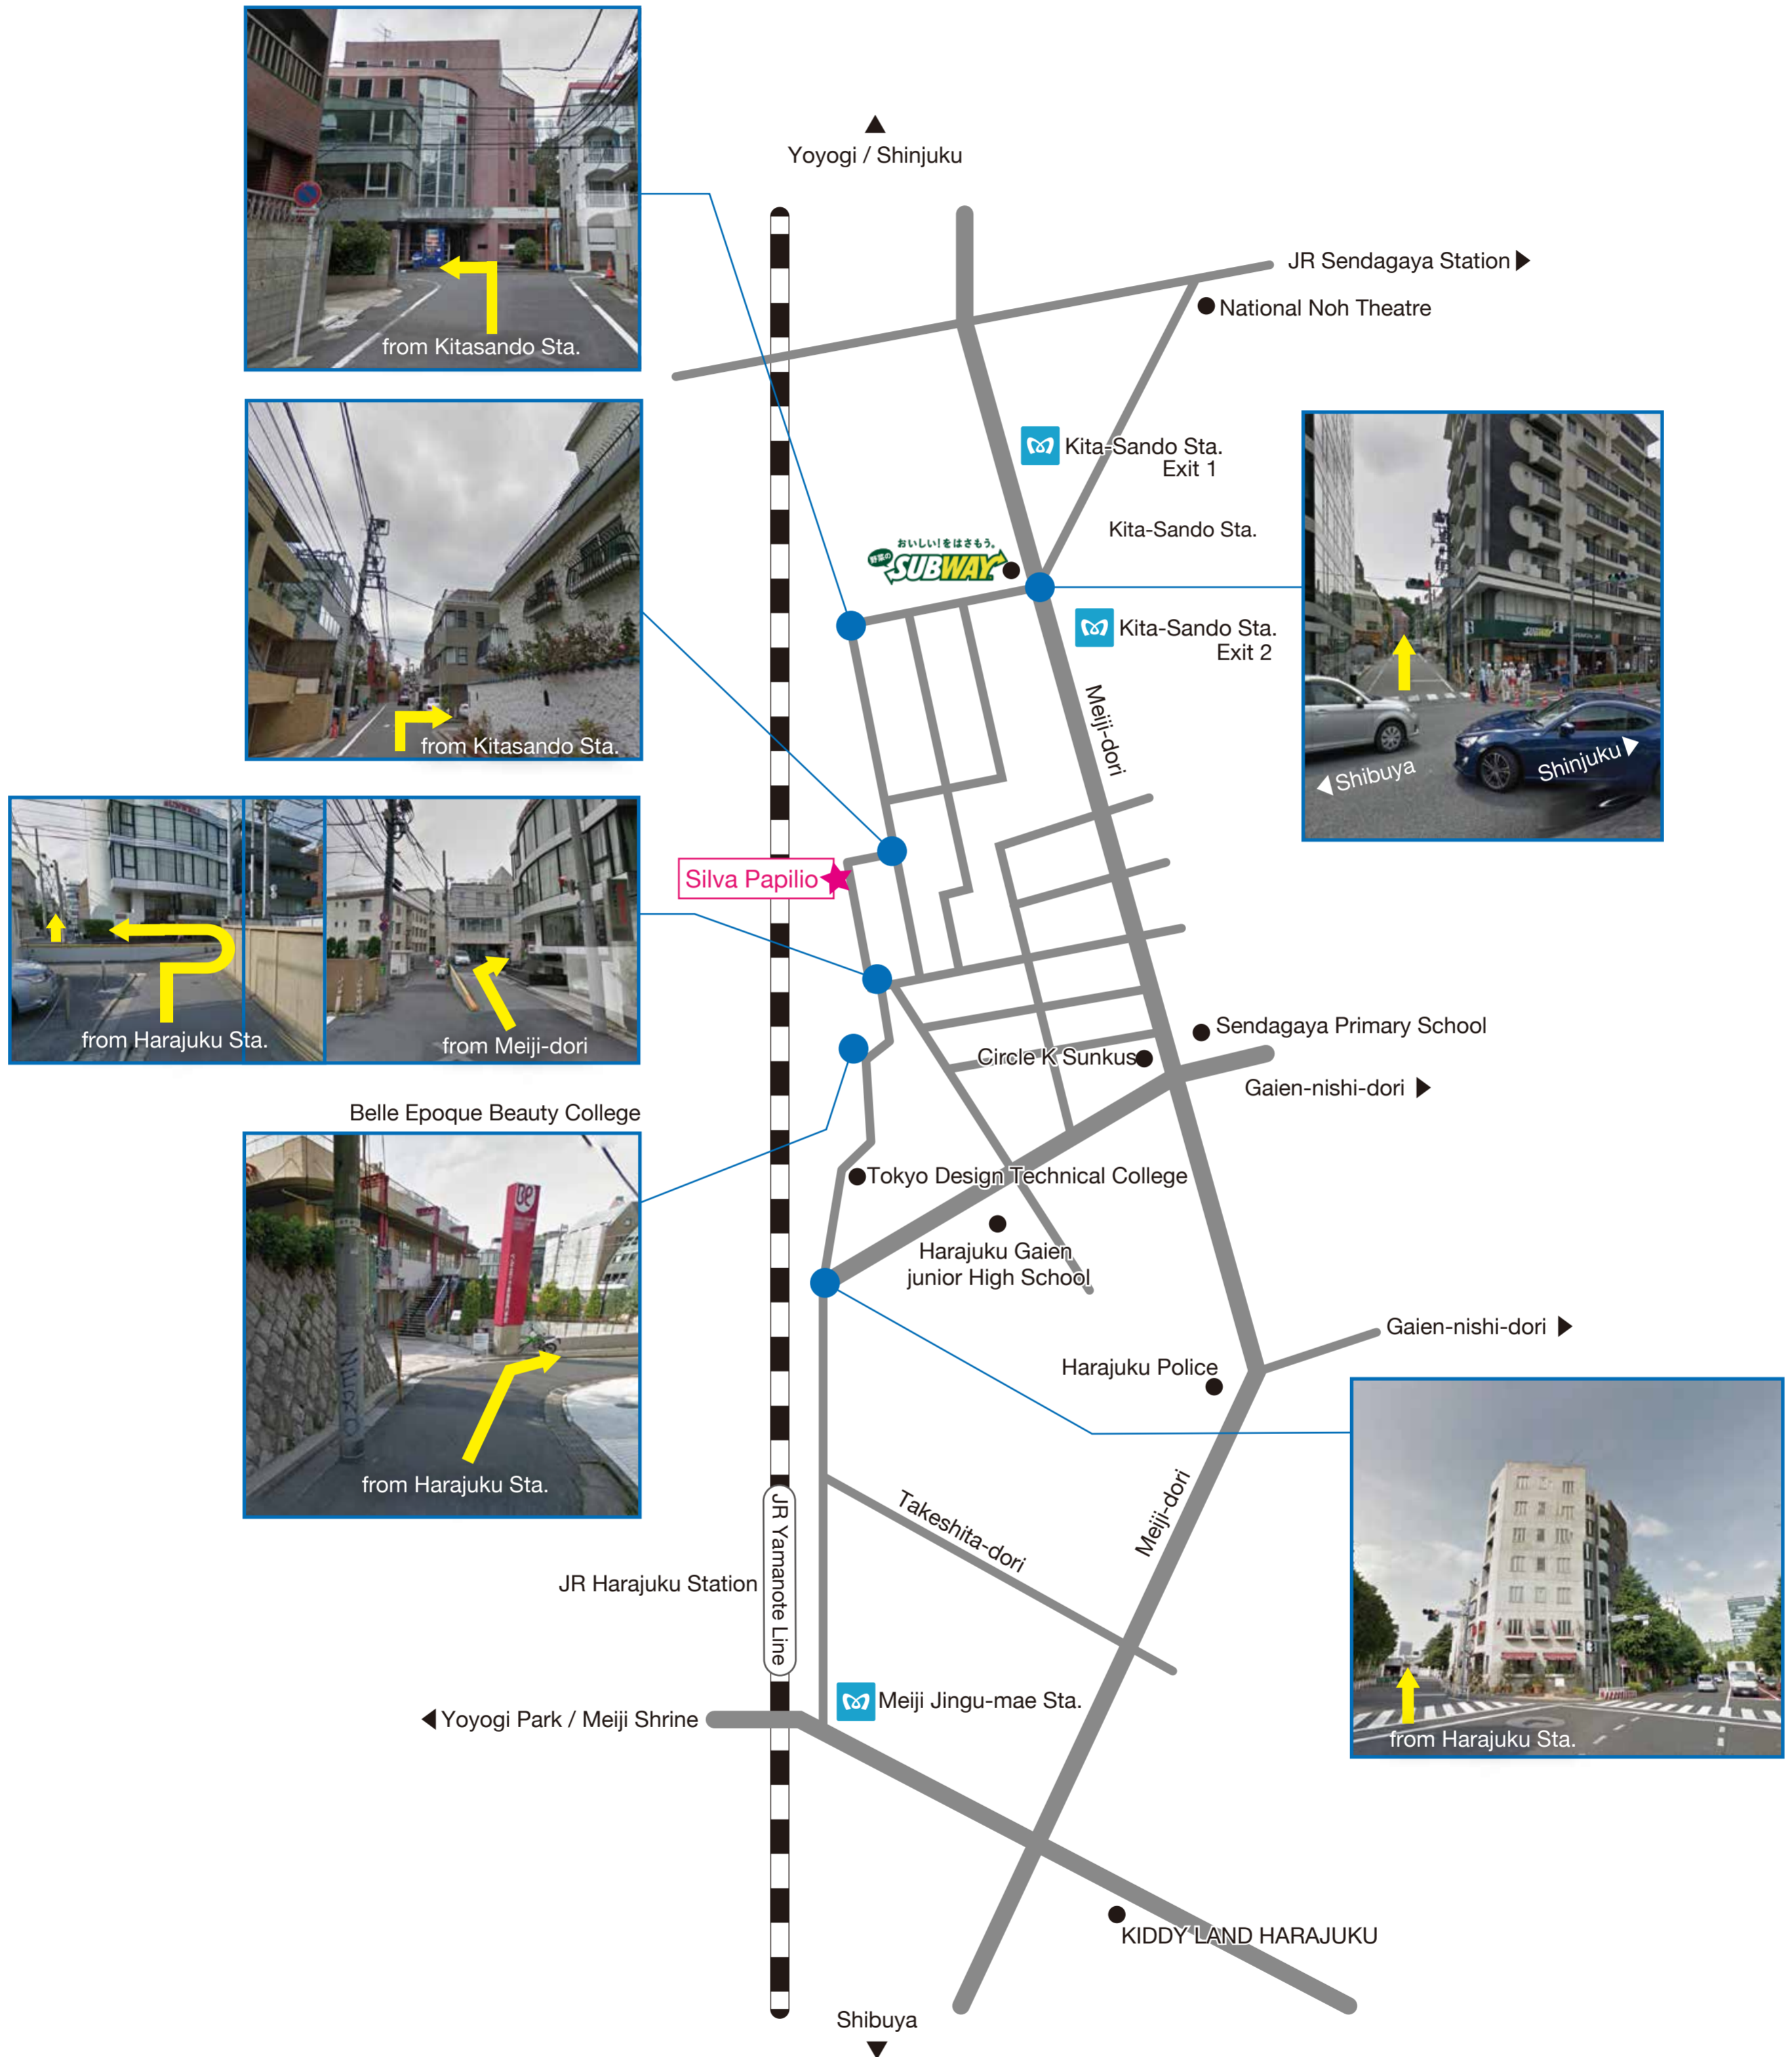

Access MAP

5 min. walk from Tokyo Metro Fukutoshin line "Kitasando" station
7 min. walk from JR Yamanote line "Harajuku" station

2F GARERIA HARAJUKU, 3-6-1 SENDAGAYA SHIBUYA-KU, TOKYO JAPAN ,151-0051
TEL / 03-6434-5219